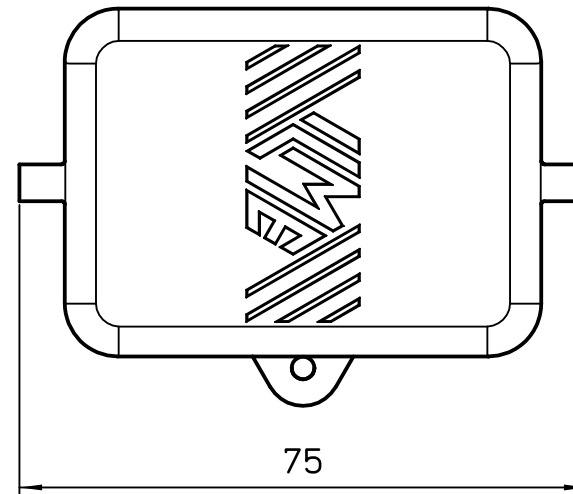

Diritti riservati All rights reserved

	Dimensions in mm
Original Size A4	
Date 18/02/22	
Sign. G. Renna	

Simplified representation with dimensions without tolerance

TCHC 06 L
Insulated cover, size "44.27", with 2 pegs, with eyelet

Scale
1:1