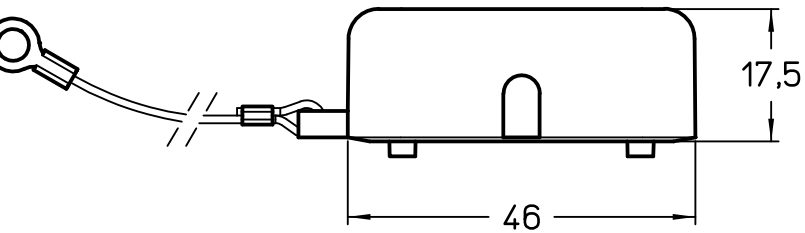

Diritti riservati All rights reserved

	Dimensions in mm
Original Size A4	
Date 18/02/22	
Sign. G. Renna	

Simplified representation with dimensions without tolerance

TCHC 06 L
Insulated cover, size "44.27", with 2 pegs, with eyelet

Scale
1:1